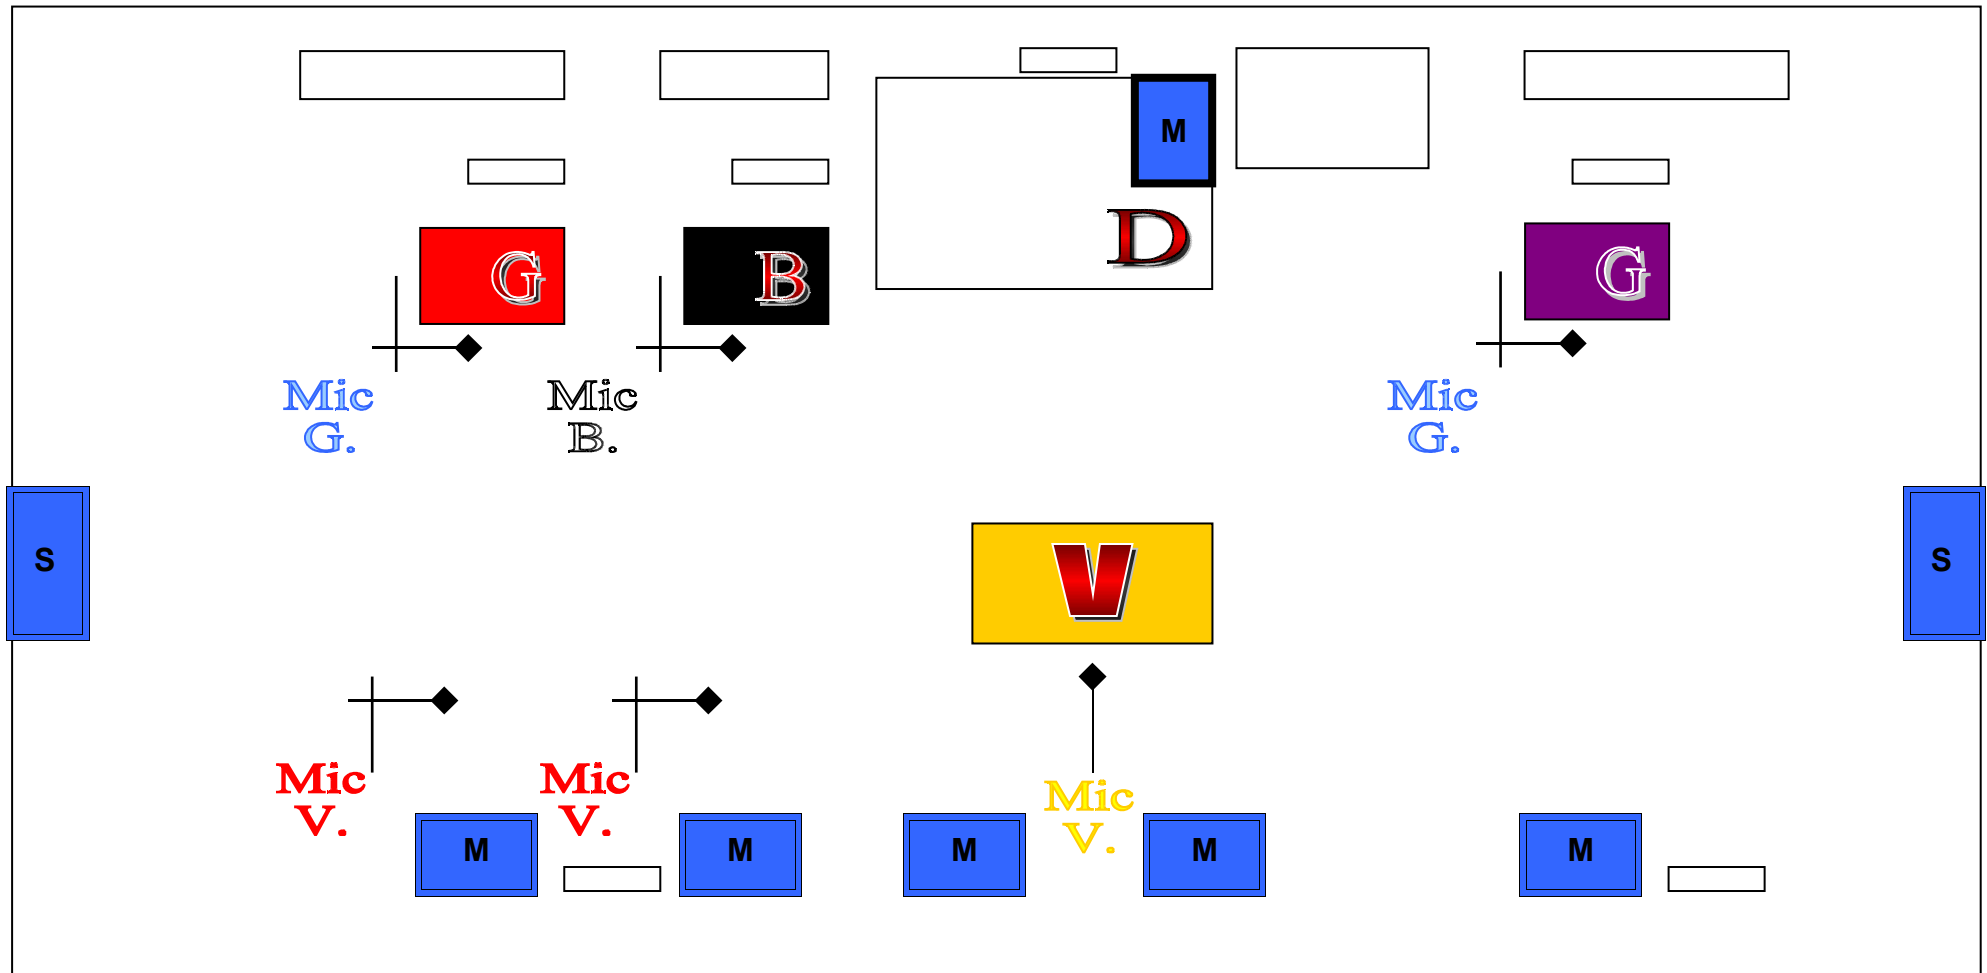

BAND TECH SHEET

- Stage View -

- Table of Contents -

Symbol	Description	Technical Data
S (Blue Rectangle)	Side Monitor	It depends on Stage size (over 20 x 10 mt.)
G (Red & Purple Rectangle)	Guitar Amplifiers	Full Stack or Half Stack
B (Black Rectangle)	Bass Amplifier	8 or 4 Speakers Cabinet and Bass Head
D (White Rectangle)	Drum Kit	1x Bass Drum – Snare – Tom – Deep Tom + Hats & Charleston (on the left side)
M (Blue Rectangle)	Infra Stage Monitor for Drummer	It depends on Stage size
Mic. G. Blue	Guitar Microphone	Senheiser E609 / E906 – Audix CX112
Mic. B. Black	Bass Microphone	Sennheiser MD421 + D.I. Box
Mic. V. Yellow	Lead Vocal Microphone	EV ND767A / 787 or Shure 58
Mic. V. Red	Choirs Microphone	Shure 58 o Beta 58
White/Black side Drum Grid	Instruments Area	Carpeting or similar material
Yellow/Black Grid	Ciabatte Corrente	Power Line box 220/230 Volt